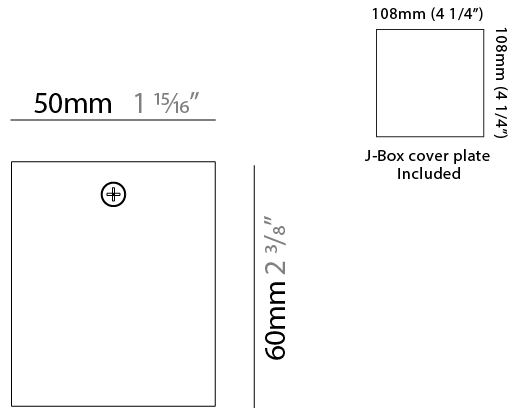

DAU SINGLE SURFACE

D92130R9- : D92130R9-BAL

base number

1. To build a product code in our configurator select the specify button on the base model # product page
2. To build a manual product code on this datasheet choose from the options listed below in blue font and add the suffix to the base model #

GENERAL

Series: Dau
Subseries: Dau Single
Partner: Milan
Division: Design
Installation: Surface
Product Type: Ceiling Surface
Mounting Location: Ceiling
Light Distribution: Downlight

PHYSICAL

Shape: Cube
Length (mm): 50
Length (in): 2
Width (mm): 50
Width (in): 2
Height (mm): 60
Height (in): 2 ³/₈
Weight (kg): 0.6
Weight (lbs): 1.2999
Fixture Material: Extruded Aluminum

ELECTRICAL

Lamp Type: LED
Input Wattage (W): 5
Dimming: Electronic Low Voltage Dimming
Input Voltage (V): 120Vac Direct Line

LED

Number of LEDs: 1
Color Temperature (°K): 3000
Max. Delivered Lumen (lm): 500
CRI: >90 CRI
Lamp Life (hrs): 50000

OPTICAL

RATINGS AND CERTIFICATIONS

Certified By: CSA Certified to UL and CSA Standards
IP rating: IP20

PROJECT
TYPE
SPECIFIER
QUANTITY
DATE