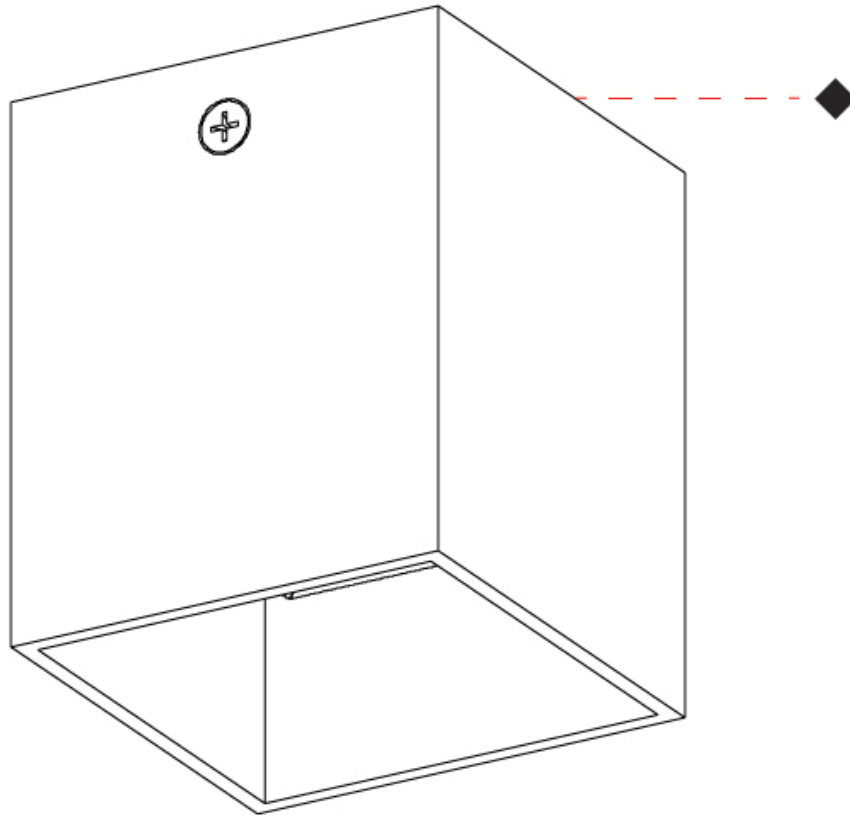

DAU SINGLE SURFACE

D92130R9- : D92130R9-BAL

PROJECT _____

TYPE _____

SPECIFIER _____

QUANTITY _____

DATE _____

D